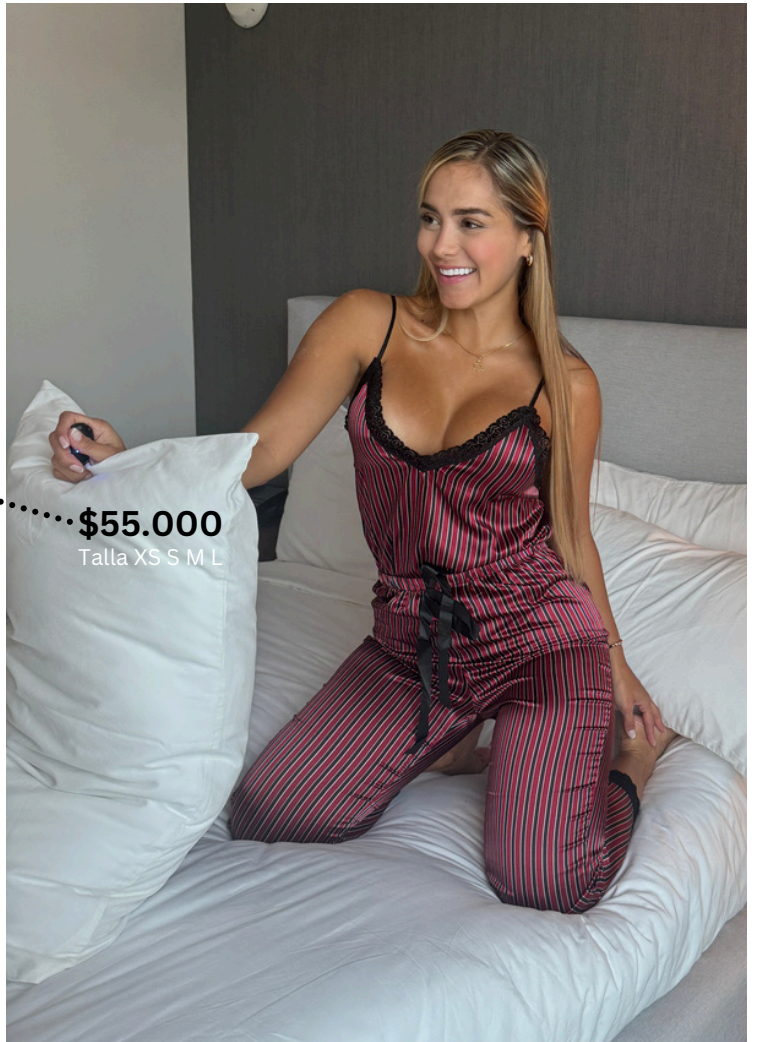

REF. MARTINA

Talla XS S M L

REF. VICTORIA

\$55.000

REF. DESCANSO FLORAL

\$55.000
Talla XS S M L

REF. VICTORIA

\$55.000
Talla XS S M L

REF. TRIO AMOROSO

Talla XS S M L

\$62.000

REF. TRIO LOVE

Talla XS S M L

\$62.000

REF. RAYAS DE AMOR

REF. ECLIPSE

Talla S M L XL

\$45.000

REF. ECLIPSE

REF. ECLIPSE

REF. VALENTIN - Bata + Levantadora

**Rosado - Azul
S M L XL**

**\$75.000
Precio por mayor**

REF. VALENTIN Short y tiras