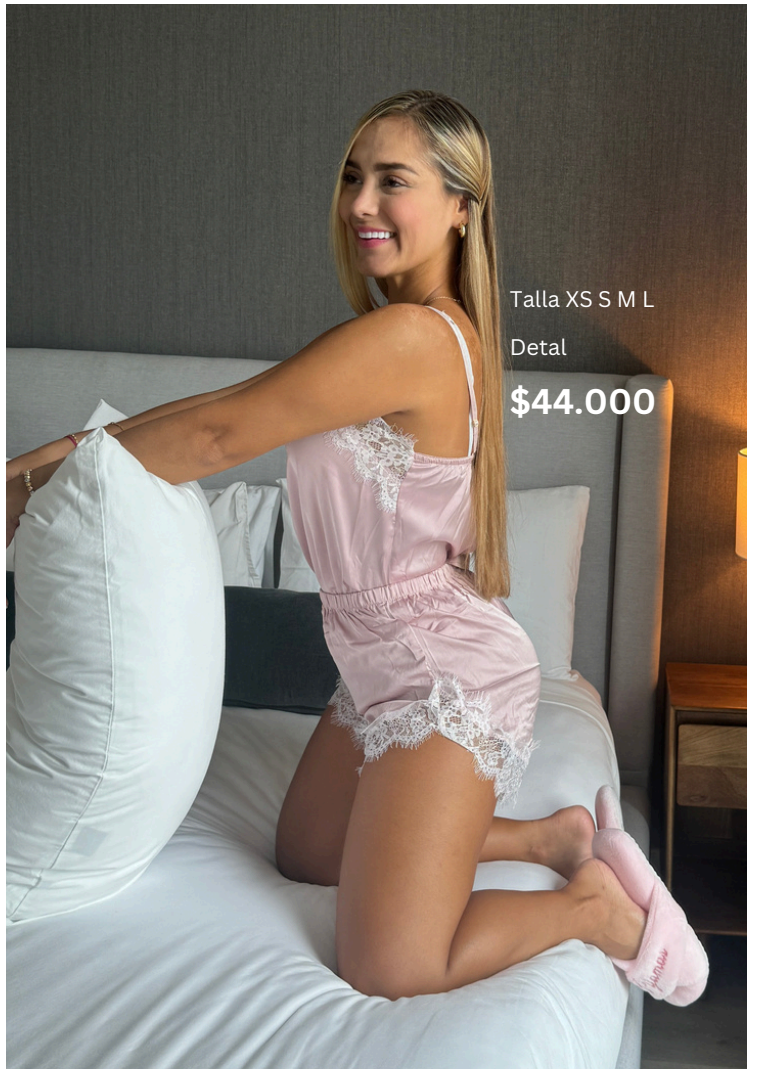

REF. MARTINA

Talla XS S M L

REF. VICTORIA

\$55.000

REF. DESCANSO FLORAL

\$55.000
Talla XS S M L

REF. VICTORIA

\$55.000
Talla XS S M L

REF. TRIO AMOROSO

Talla XS S M L

\$62.000

REF. TRIO LOVE

Talla XS S M L

\$62.000

REF. RAYAS DE AMOR

REF. ECLIPSE

Talla S M L XL

\$45.000

REF. ECLIPSE

REF. ECLIPSE

REF. VALENTIN - Bata + Levantadora

**Rosado - Azul
S M L XL**

**\$75.000
Precio por mayor**

REF. VALENTIN Short y tiras