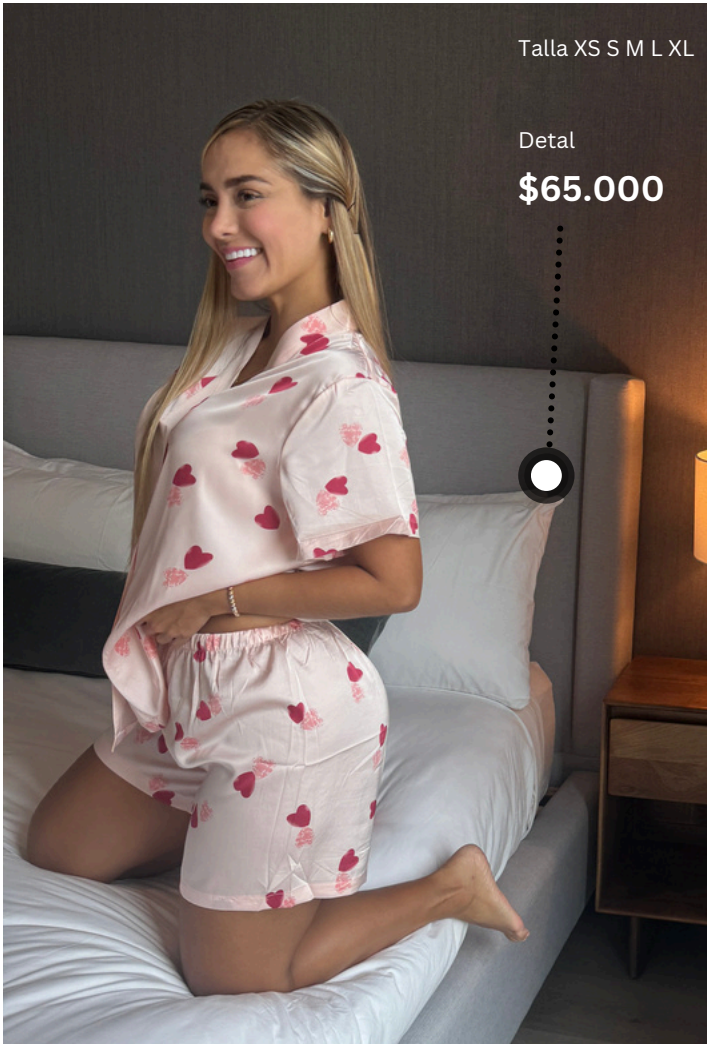

REF. MARTINA

Talla XS S M L

REF. VICTORIA

\$55.000

REF. DESCANSO FLORAL

\$55.000
Talla XS S M L

REF. VICTORIA

\$55.000
Talla XS S M L

REF. TRIO AMOROSO

Talla XS S M L

\$62.000

REF. TRIO LOVE

Talla XS S M L

\$62.000

REF. RAYAS DE AMOR

REF. ECLIPSE

Talla S M L XL

\$45.000

REF. ECLIPSE

REF. ECLIPSE

REF. VALENTIN - Bata + Levantadora

**Rosado - Azul
S M L XL**

**\$75.000
Precio por mayor**

REF. VALENTIN Short y tiras