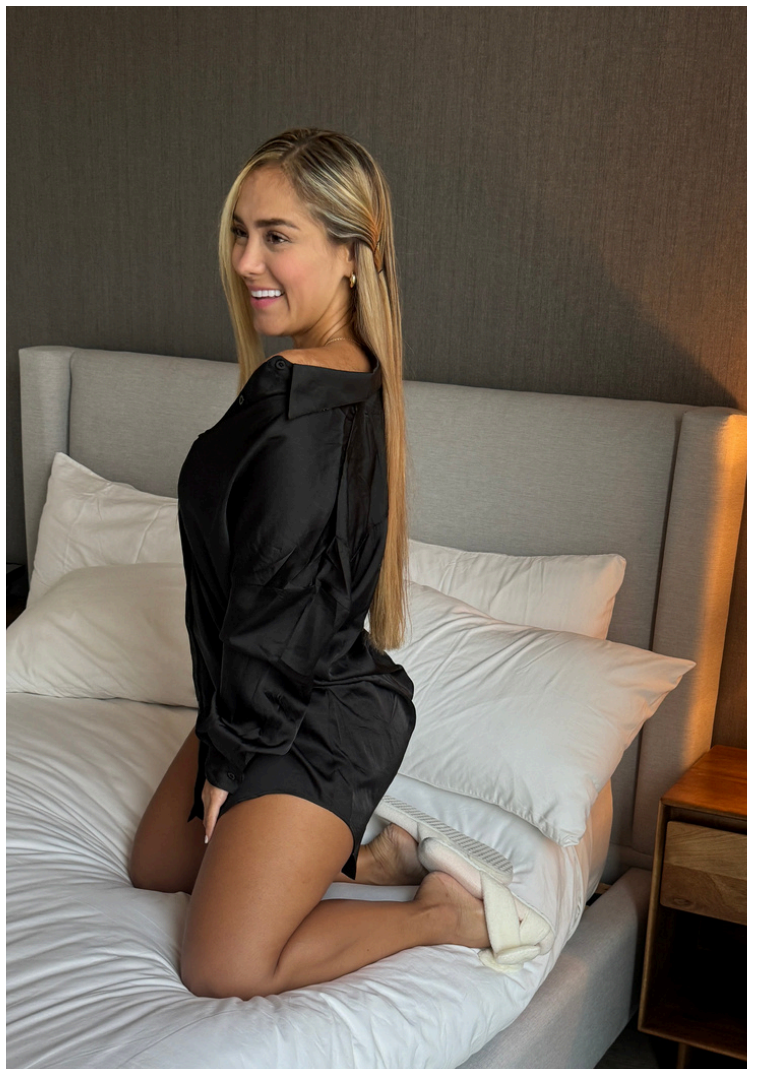

REF. TRIO AMOROSO

Talla XS S M L

\$62.000

REF. TRIO LOVE

Talla XS S M L

\$62.000

REF. RAYAS DE AMOR

REF. ECLIPSE

Talla S M L XL

\$45.000

REF. ECLIPSE

REF. ECLIPSE

REF. VALENTIN - Bata + Levantadora

**Rosado - Azul
S M L XL**

**\$75.000
Precio por mayor**

REF. VALENTIN Short y tiras