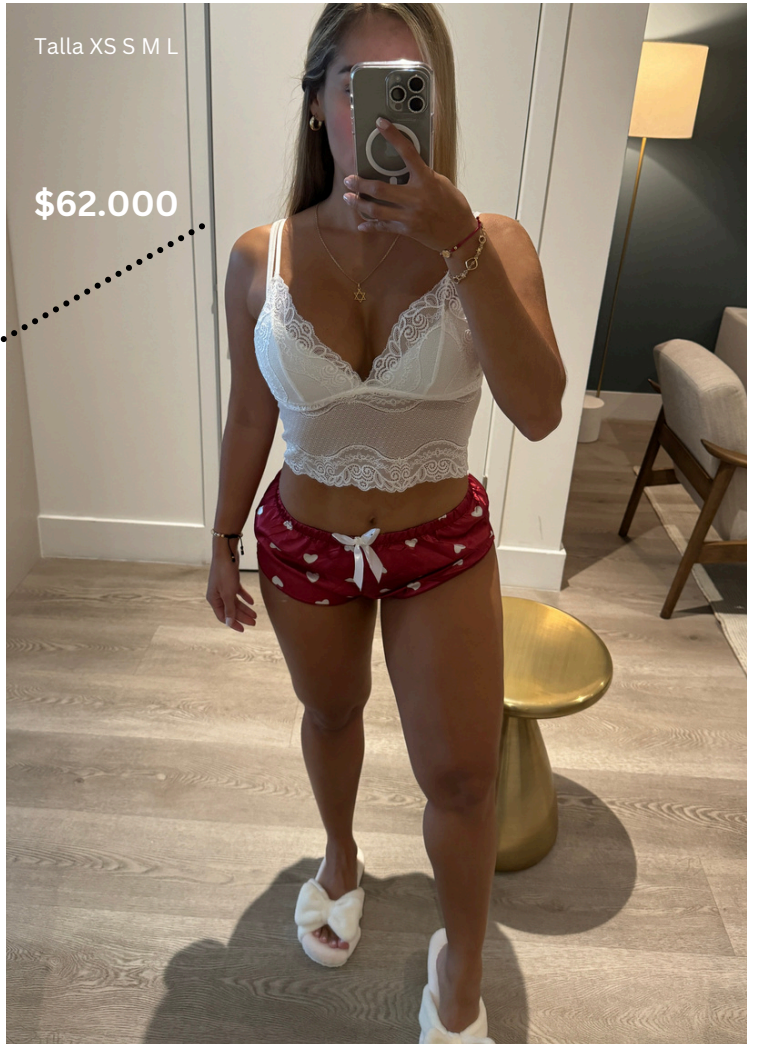

REF. MARTINA

Talla XS S M L

REF. VICTORIA

\$55.000

REF. DESCANSO FLORAL

\$55.000
Talla XS S M L

REF. VICTORIA

\$55.000
Talla XS S M L

REF. TRIO AMOROSO

Talla XS S M L

\$62.000

REF. TRIO LOVE

Talla XS S M L

\$62.000

REF. RAYAS DE AMOR

REF. ECLIPSE

Talla S M L XL

\$45.000

REF. ECLIPSE

REF. ECLIPSE

REF. VALENTIN - Bata + Levantadora

**Rosado - Azul
S M L XL**

**\$75.000
Precio por mayor**

REF. VALENTIN Short y tiras