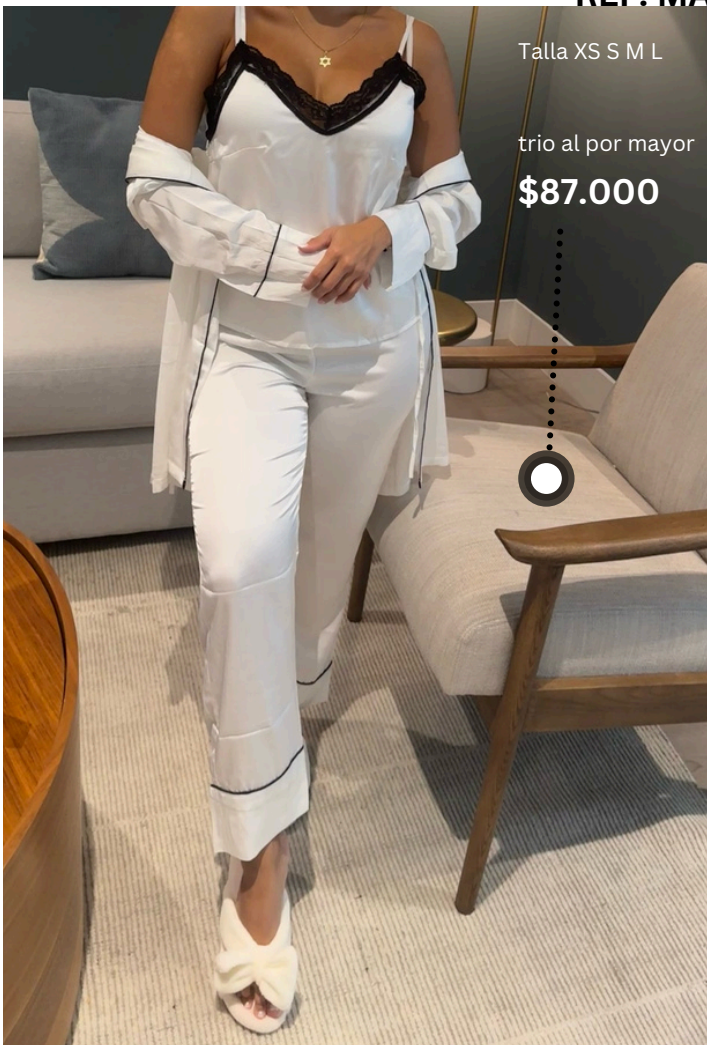

REF. MARTINA

Talla XS S M L

REF. VICTORIA

\$55.000

REF. DESCANSO FLORAL

\$55.000
Talla XS S M L

REF. VICTORIA

\$55.000
Talla XS S M L

REF. TRIO AMOROSO

Talla XS S M L

\$62.000

REF. TRIO LOVE

Talla XS S M L

\$62.000

REF. RAYAS DE AMOR

REF. ECLIPSE

Talla S M L XL

\$45.000

REF. ECLIPSE

REF. ECLIPSE

REF. VALENTIN - Bata + Levantadora

**Rosado - Azul
S M L XL**

**\$75.000
Precio por mayor**

REF. VALENTIN Short y tiras