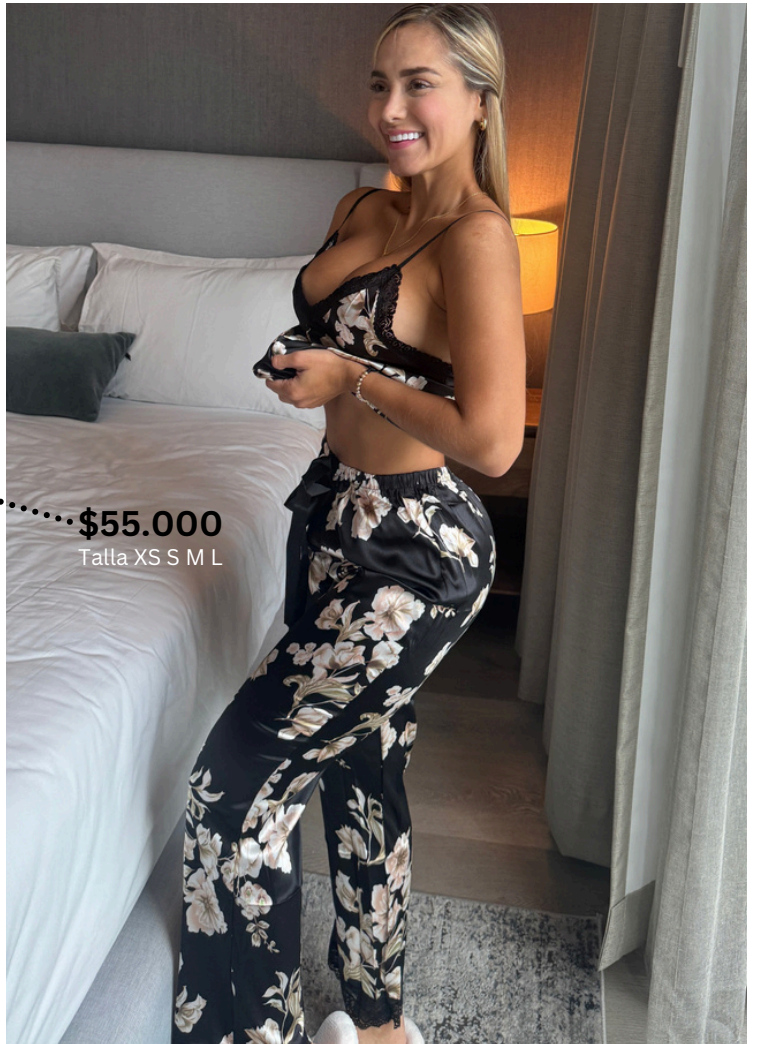

REF. MARTINA

Talla XS S M L

REF. VICTORIA

\$55.000

REF. DESCANSO FLORAL

\$55.000
Talla XS S M L

REF. VICTORIA

\$55.000
Talla XS S M L

REF. TRIO AMOROSO

Talla XS S M L

\$62.000

REF. TRIO LOVE

Talla XS S M L

\$62.000

REF. RAYAS DE AMOR

REF. ECLIPSE

Talla S M L XL

\$45.000

REF. ECLIPSE

REF. ECLIPSE

REF. VALENTIN - Bata + Levantadora

**Rosado - Azul
S M L XL**

**\$75.000
Precio por mayor**

REF. VALENTIN Short y tiras